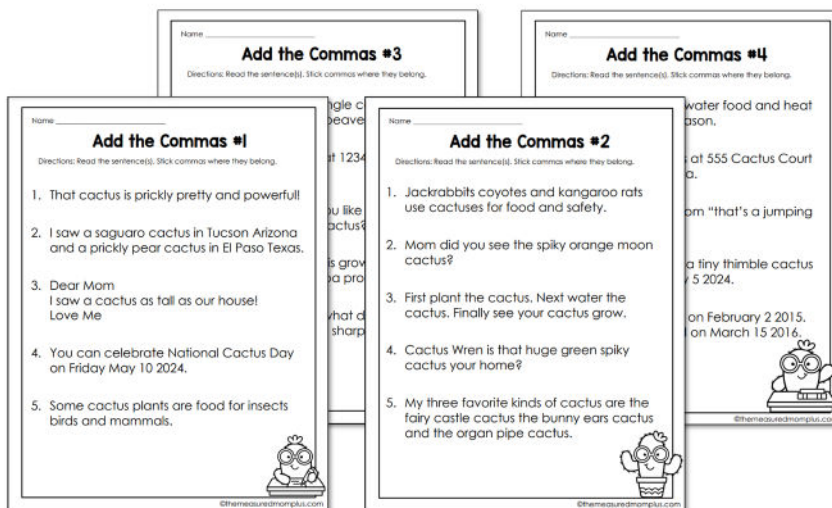

Thank you for checking out this product preview!

ADD THE COMMAS

INCLUDES BOTH DIGITAL AND PRINT OPTIONS

Self-checking!

PRINT THE WORKSHEETS OR USE THE DIGITAL RESOURCE
WITH SEESAW, GOOGLE SLIDES, OR GOOGLE FORMS

This product from The Measured Mom® comes in four different versions.

When you purchase, you have the option of using the Google Slides self-checking task cards, the Seesaw self-checking activity, Google Forms task cards (in a quiz format), or the printable task cards. The file includes specific instructions for using the digital versions. *The same questions are in all four versions.*

Google Slides (20 slides) or Seesaw activity (19 slides)

Google Forms quiz (20 questions)

Printable worksheets (4 sheets)