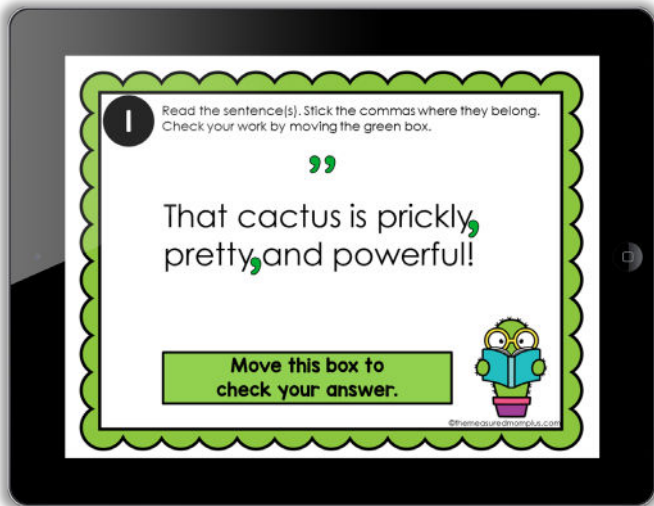

Thank you for checking out this product preview!

ADD THE COMMAS

INCLUDES BOTH DIGITAL AND PRINT OPTIONS

Self-checking!

PRINT THE WORKSHEETS OR USE THE DIGITAL RESOURCE
WITH SEESAW, GOOGLE SLIDES, OR GOOGLE FORMS

This product from The Measured Mom® comes in four different versions.

When you purchase, you have the option of using the Google Slides self-checking task cards, the Seesaw self-checking activity, Google Forms task cards (in a quiz format), or the printable task cards. The file includes specific instructions for using the digital versions. *The same questions are in all four versions.*