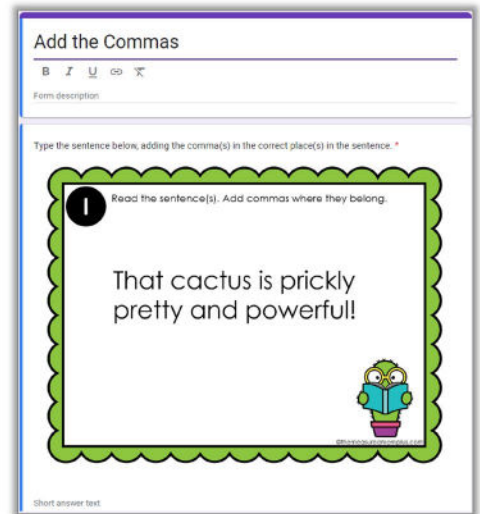

Google Forms quiz (20 questions)