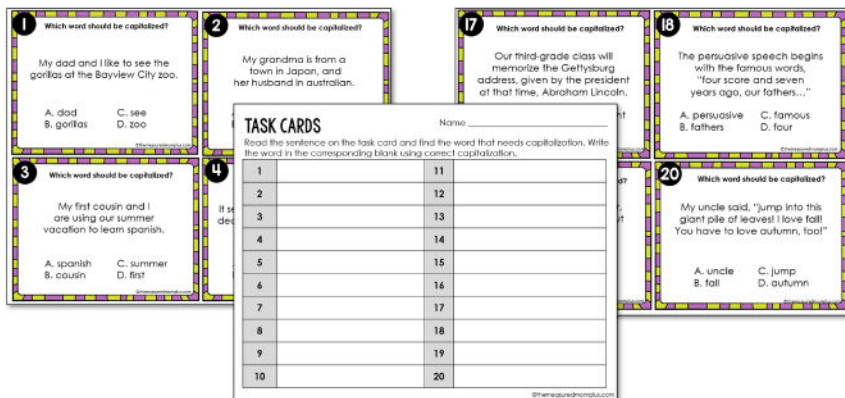

**Printable task cards in both
color and black & white
(20 cards)**