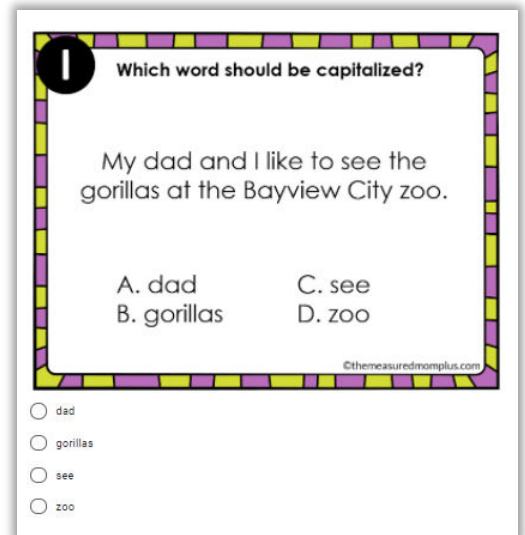

**Google Forms quiz
(20 questions)**