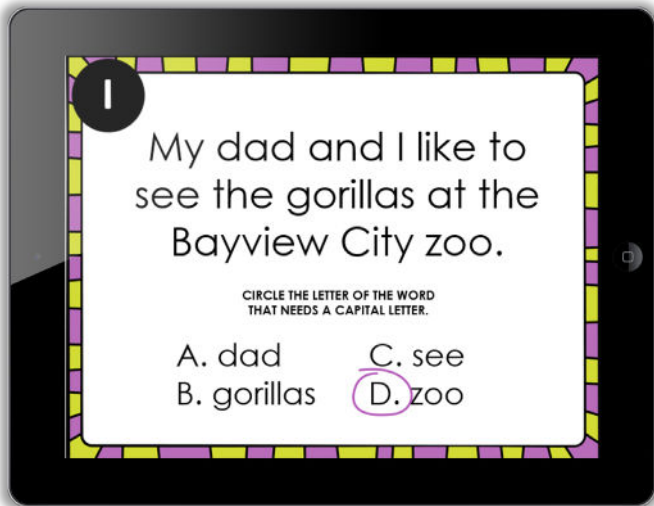

Thank you for checking out this product preview!

CAPITALIZATION TASK CARDS

INCLUDES BOTH DIGITAL AND PRINT OPTIONS

PRINT THE TASK CARDS OR USE THE DIGITAL RESOURCE WITH SEESAW, GOOGLE SLIDES, OR GOOGLE FORMS

This product from The Measured Mom® comes in four different versions.

When you purchase, you have the option of using the Google Slides self-checking task cards, the Seesaw self-checking activity, Google Forms task cards (in a quiz format), or the printable task cards. The file includes specific instructions for using the digital versions. *The same questions are in all four versions.*