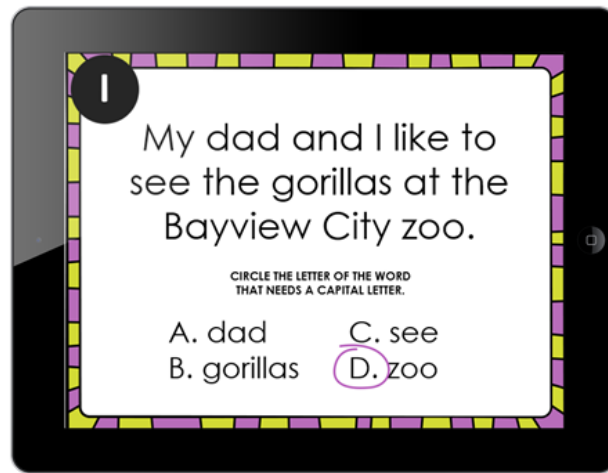

Thank you for checking out this product preview!

CAPITALIZATION TASK CARDS

INCLUDES BOTH DIGITAL AND PRINT OPTIONS

PRINT THE TASK CARDS OR USE THE DIGITAL RESOURCE WITH SEESAW, GOOGLE SLIDES, OR GOOGLE FORMS

This product from The Measured Mom® comes in four different versions.

When you purchase, you have the option of using the Google Slides self-checking task cards, the Seesaw self-checking activity, Google Forms task cards (in a quiz format), or the printable task cards. The file includes specific instructions for using the digital versions. *The same questions are in all four versions.*