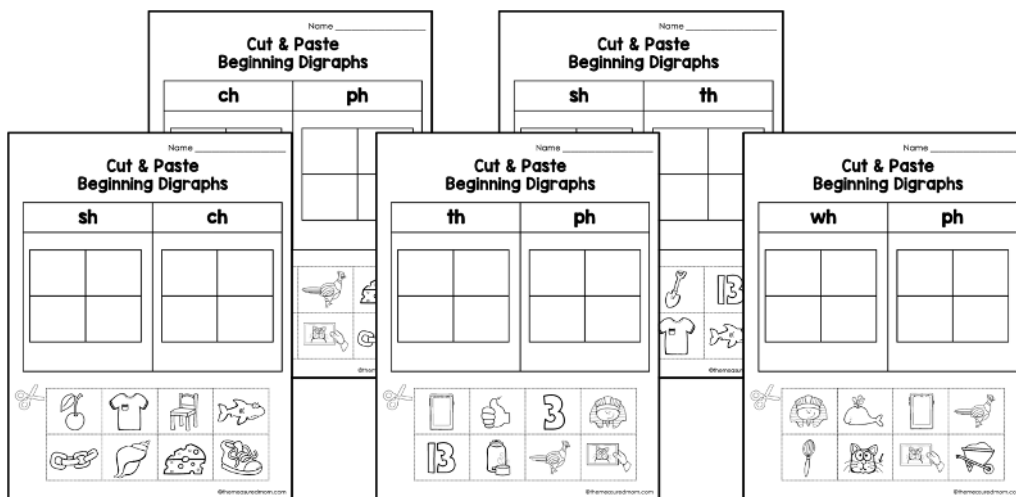

## BEGINNING DIGRAPH PICTURE SORT

INCLUDES BOTH DIGITAL AND PRINT OPTIONS

PRINT THE WORKSHEETS OR USE THE DIGITAL RESOURCE WITH SEESAW OR GOOGLE SLIDES

# This product from The Measured Mom® comes in three different versions.

When you purchase, you have the option of using the Google Slides activity, the Seesaw activity, or the printable worksheets.

Google Slides and Seesaw (10 slides)