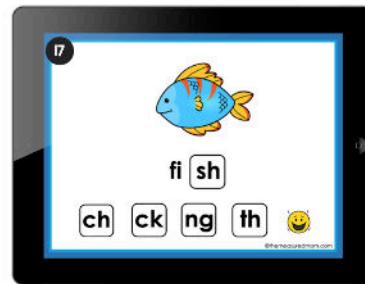

# Thank you for checking out this product preview!

**ENDING DIGRAPHS**

INCLUDES BOTH DIGITAL AND PRINT OPTIONS

Self-checking!

17

fish

ch ck ng th

PRINT THE CLIP CARDS OR USE THE DIGITAL RESOURCE WITH GOOGLE SLIDES™

the measured mom

©themeasuredmom.com

The image shows a product preview for 'Ending Digraphs'. It features a blue and white striped border. At the top, the title 'ENDING DIGRAPHS' is written in large, blue, outlined letters. Below the title, a black banner contains the text 'INCLUDES BOTH DIGITAL AND PRINT OPTIONS'. In the center, a tablet displays a slide with the number '17' in a black circle, a cartoon fish, and the word 'fish' split into 'fi' and 'sh' in boxes. Below the word are four boxes containing the digraphs 'ch', 'ck', 'ng', and 'th', followed by a smiley face icon. To the left of the tablet, the text 'Self-checking!' is written in a casual font. At the bottom, another black banner contains the text 'PRINT THE CLIP CARDS OR USE THE DIGITAL RESOURCE WITH GOOGLE SLIDES™'. The logo 'the measured mom' is in the top right corner, and the website '©themeasuredmom.com' is at the bottom right of the tablet screen.

# This product from The Measured Mom® comes in two different versions:

Google Slides presentation

Printable clip cards

When you purchase, you have the option of printing the clip cards and/or using the digital version with Google Slides™. The file includes specific instructions for using the digital version.

## DIRECTIONS

1. Name the picture.
2. Find the digraph that correctly ends the word.
3. Move the digraph so that it covers the yellow box.
4. If you're correct, you'll see a smiley face.

If you are doing this activity on an iPad, remember to tap the digraph once to make it moveable. Then drag it. If you accidentally resize the image, tap "undo" and try again.