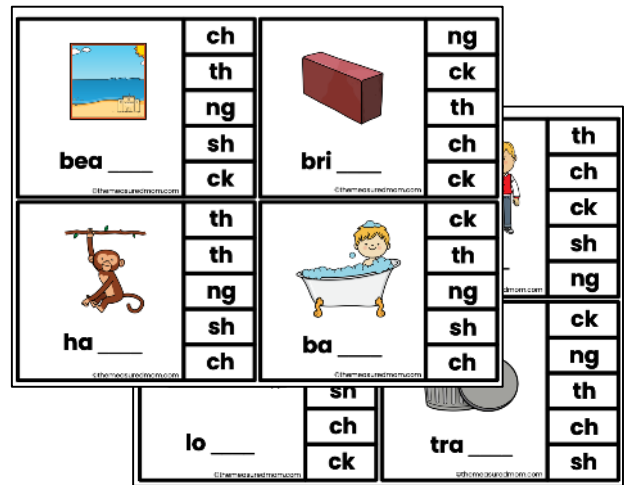

# Thank you for checking out this product preview!

**ENDING DIGRAPHS**

INCLUDES BOTH DIGITAL AND PRINT OPTIONS

Self-checking!

17

fish

ch ck ng th

PRINT THE CLIP CARDS OR USE THE DIGITAL RESOURCE WITH GOOGLE SLIDES™

the measured mom

©themeasuredmom.com

The image shows a product preview for 'Ending Digraphs'. It features a blue and white striped border. At the top, the title 'ENDING DIGRAPHS' is written in large, blue, outlined letters. Below the title, a black banner contains the text 'INCLUDES BOTH DIGITAL AND PRINT OPTIONS'. In the center, a tablet displays a slide with the number '17' in a black circle, a cartoon fish, and the word 'fish' split into 'fi' and 'sh' in boxes. Below the word are four boxes containing the digraphs 'ch', 'ck', 'ng', and 'th', followed by a smiley face icon. To the left of the tablet, the text 'Self-checking!' is written in a casual font. At the bottom, another black banner contains the text 'PRINT THE CLIP CARDS OR USE THE DIGITAL RESOURCE WITH GOOGLE SLIDES™'. The logo 'the measured mom' is in the top right corner, and the website '©themeasuredmom.com' is at the bottom right of the tablet screen.

# This product from The Measured Mom® comes in two different versions:

Google Slides presentation

Printable clip cards

When you purchase, you have the option of printing the clip cards and/or using the digital version with Google Slides™. The file includes specific instructions for using the digital version.

## DIRECTIONS

1. Name the picture.
2. Find the digraph that correctly ends the word.
3. Move the digraph so that it covers the yellow box.
4. If you're correct, you'll see a smiley face.

If you are doing this activity on an iPad, remember to tap the digraph once to make it moveable. Then drag it. If you accidentally resize the image, tap "undo" and try again.