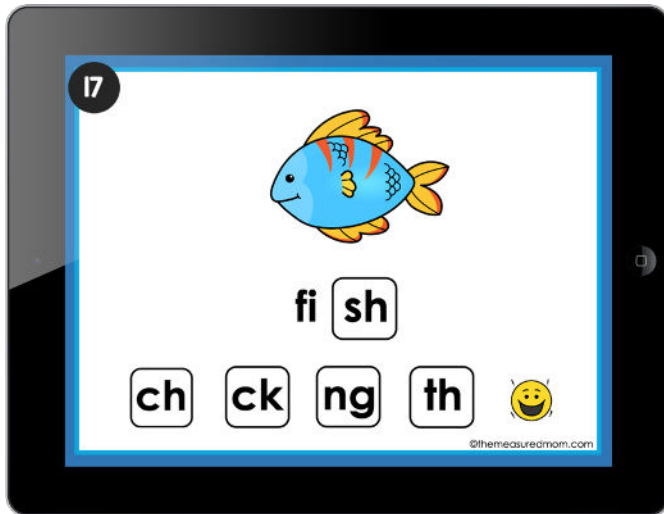

# Thank you for checking out this product preview!

**ENDING DIGRAPHS**

INCLUDES BOTH DIGITAL AND PRINT OPTIONS

Self-checking!

17

fish

ch ck ng th

PRINT THE CLIP CARDS OR USE THE DIGITAL RESOURCE WITH GOOGLE SLIDES™

the measured mom

©themeasuredmom.com

The image shows a product preview for 'Ending Digraphs'. It features a blue and white striped border. At the top, the title 'ENDING DIGRAPHS' is written in large, blue, outlined letters. Below the title, a black banner contains the text 'INCLUDES BOTH DIGITAL AND PRINT OPTIONS'. In the center, a tablet displays a slide with the number '17' in a black circle, a cartoon fish, and the word 'fish' split into 'fi' and 'sh' in boxes. Below the word are four boxes containing the digraphs 'ch', 'ck', 'ng', and 'th', followed by a smiley face icon. To the left of the tablet, the text 'Self-checking!' is written in a casual font. At the bottom, another black banner contains the text 'PRINT THE CLIP CARDS OR USE THE DIGITAL RESOURCE WITH GOOGLE SLIDES™'. The logo 'the measured mom' is in the top right corner, and the website '©themeasuredmom.com' is at the bottom right of the tablet screen.

# This product from The Measured Mom® comes in two different versions:

Google Slides presentation

Printable clip cards

When you purchase, you have the option of printing the clip cards and/or using the digital version with Google Slides™. The file includes specific instructions for using the digital version.

## DIRECTIONS

1. Name the picture.
2. Find the digraph that correctly ends the word.
3. Move the digraph so that it covers the yellow box.
4. If you're correct, you'll see a smiley face.

If you are doing this activity on an iPad, remember to tap the digraph once to make it moveable. Then drag it. If you accidentally resize the image, tap "undo" and try again.