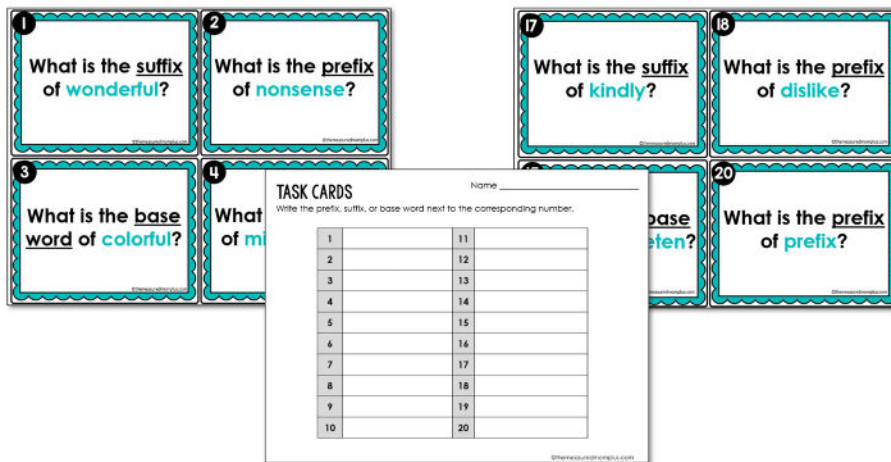

Google Forms quiz
(20 questions)

Printable task cards in both
color and black & white
(20 cards)