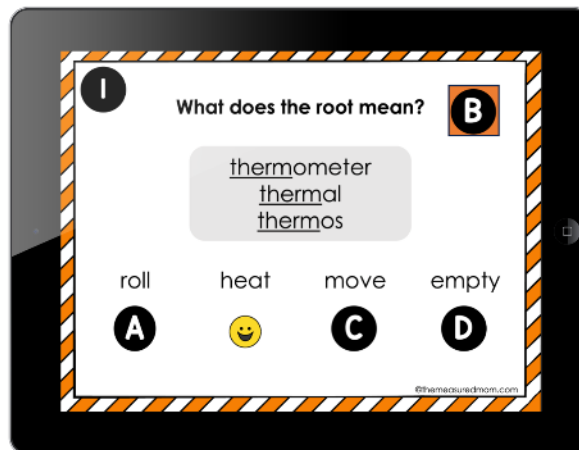

Thank you for checking out this product preview!

WHAT DOES THE ROOT MEAN?

INCLUDES BOTH DIGITAL AND PRINT OPTIONS

Self-checking!

PRINT THE TASK CARDS OR USE THE DIGITAL RESOURCE WITH SEESAW, GOOGLE SLIDES, OR GOOGLE FORMS

This product from The Measured Mom® comes in four different versions.

When you purchase, you have the option of using the Google Slides task cards, the Seesaw activity, Google Forms task cards (in a quiz format), or the printable task cards. The file includes specific instructions for using the digital versions. *The same questions are in all four versions.*