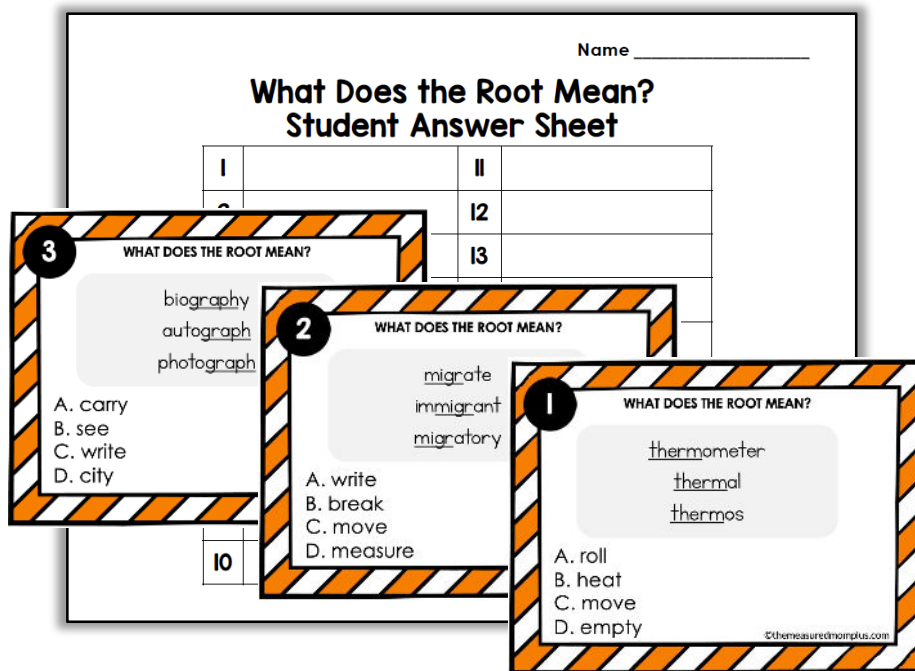

Printable task cards in both color and black & white (20 cards)