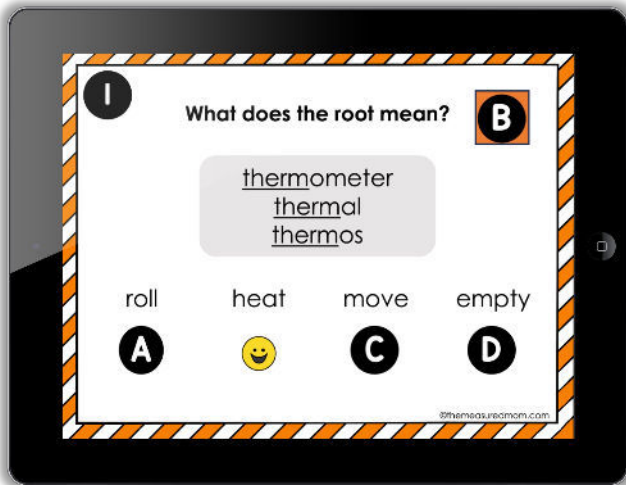

Thank you for checking out this product preview!

WHAT DOES THE ROOT MEAN?

INCLUDES BOTH DIGITAL AND PRINT OPTIONS

Self-checking!

PRINT THE TASK CARDS OR USE THE DIGITAL RESOURCE WITH SEESAW, GOOGLE SLIDES, OR GOOGLE FORMS

This product from The Measured Mom® comes in four different versions.

When you purchase, you have the option of using the Google Slides task cards, the Seesaw activity, Google Forms task cards (in a quiz format), or the printable task cards. The file includes specific instructions for using the digital versions. *The same questions are in all four versions.*